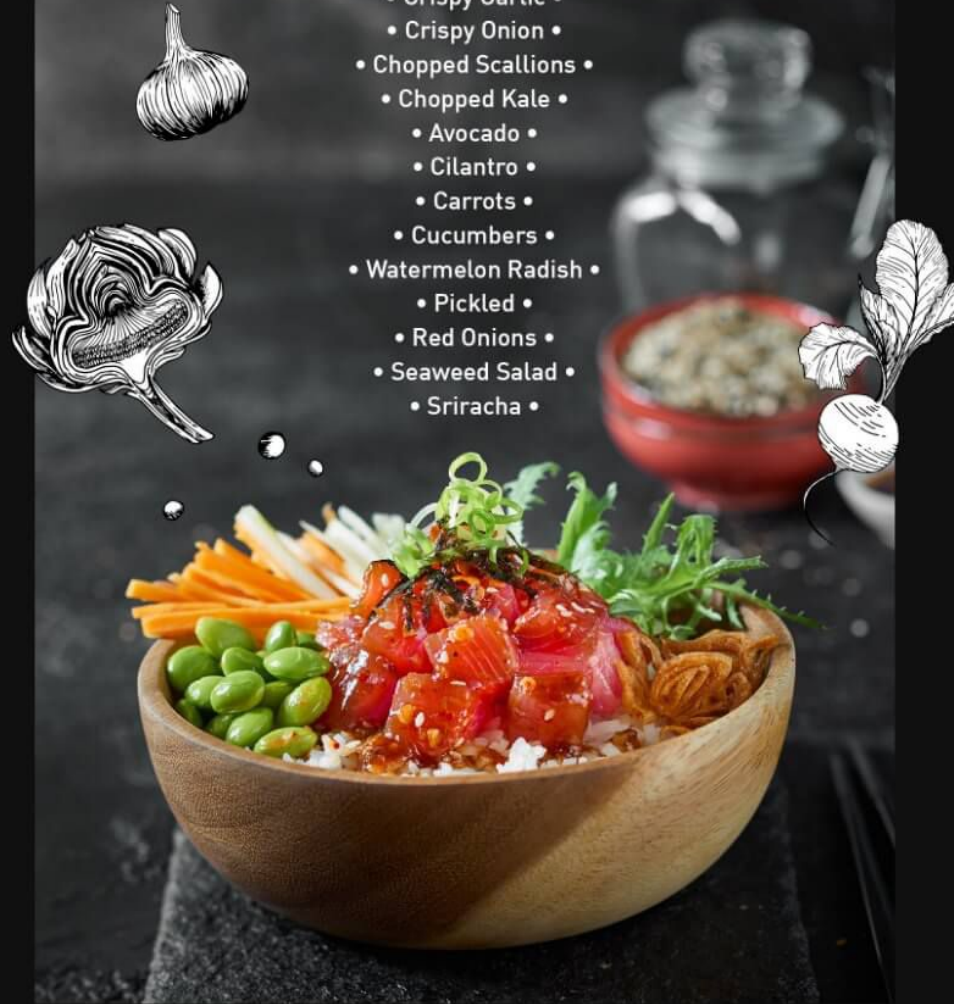

PRIME CUT AHI TUNA

Originating in Hawaii, Poke' - cubed raw fish is currently being enjoyed in restaurants across the country. With this simple poke kit, you can now make your own delicious Poke' bowls at home by adding toppings of your choice.

Make Your Own Bowl

TOP IT WITH

- Crispy Garlic •
- Crispy Onion •
- Chopped Scallions •
- Chopped Kale •
- Avocado •
- Cilantro •
- Carrots •
- Cucumbers •
- Watermelon Radish •
- Pickled •
- Red Onions •
- Seaweed Salad •
- Sriracha •